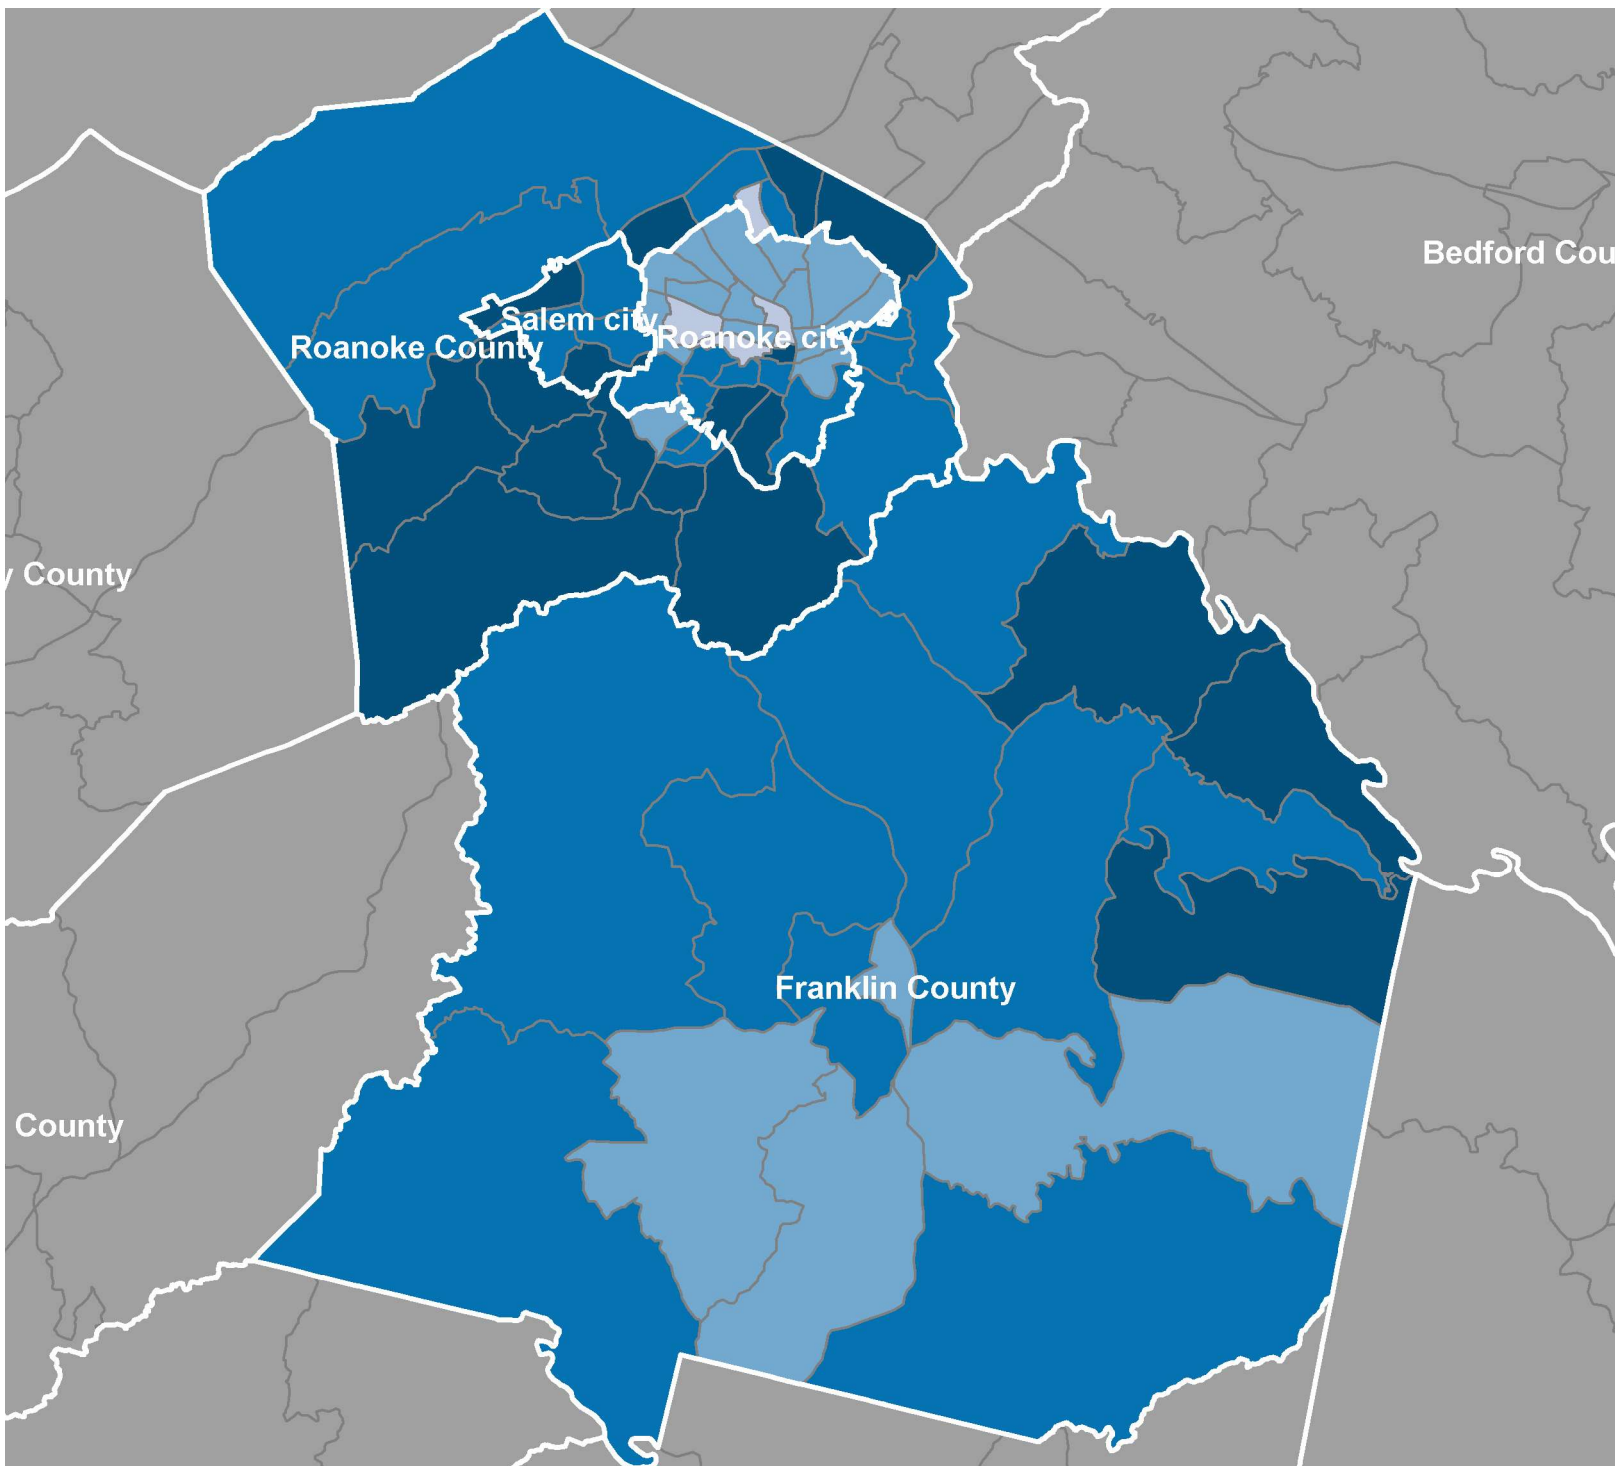

# CNB BANK - 2026 CRA - ASSESSMENT AREA INCOME MAP

Roanoke VA MSA